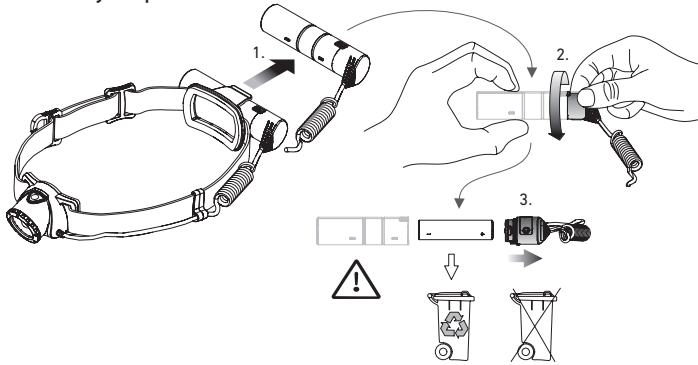

Battery Replacement