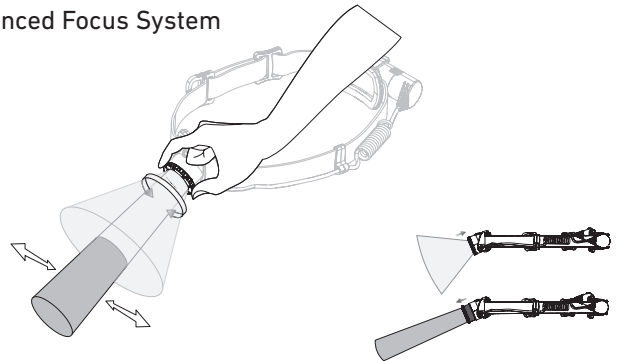

Advanced Focus System