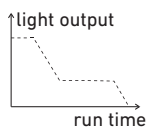

ledlenser.com

New H8R_QUG
 2023.05.22
 1J12A0586

Mode 1 (Default Operation)

Mode 2

Mode 3

Transportation Lock