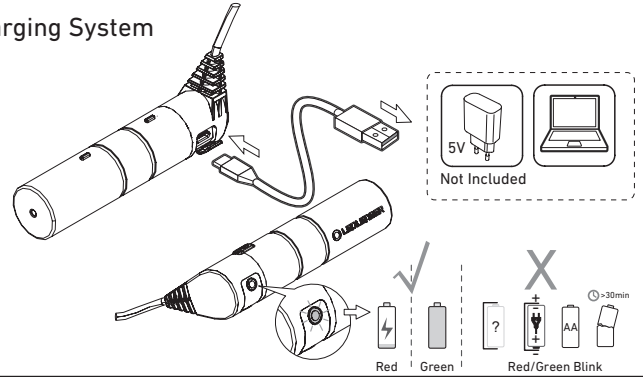

Charging System