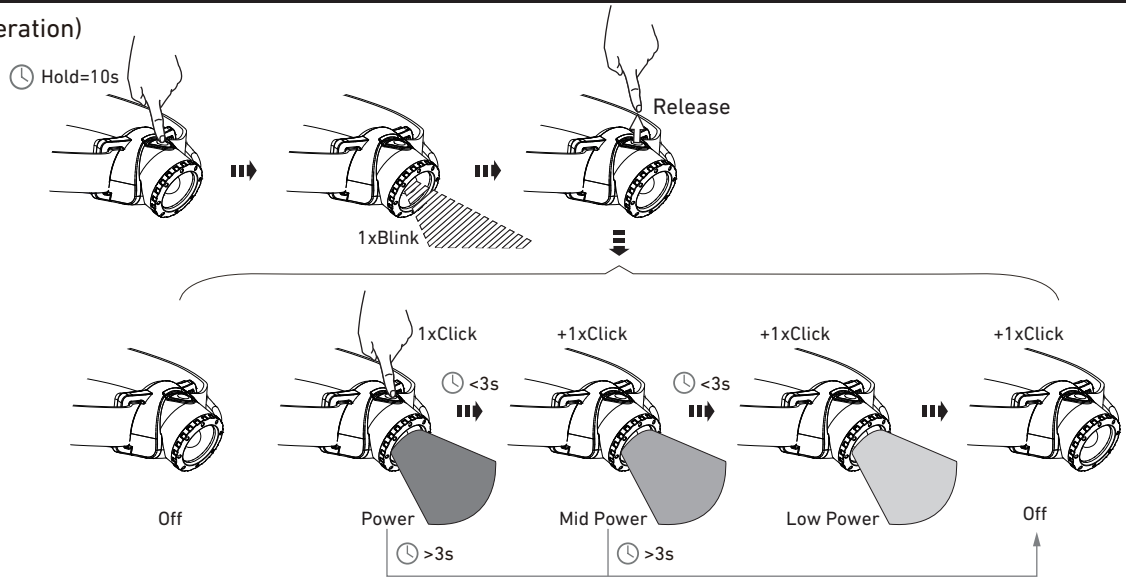

ledlenser.com

New H8R_QUG
 2023.05.22
 1J12A0586

Mode 1 (Default Operation)

Mode 2

Mode 3

Transportation Lock