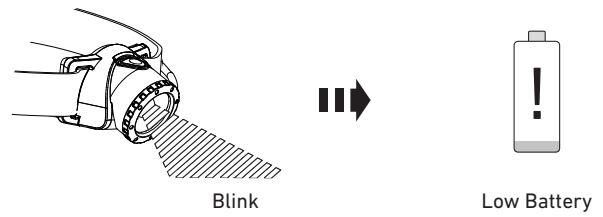

Low Battery Warning