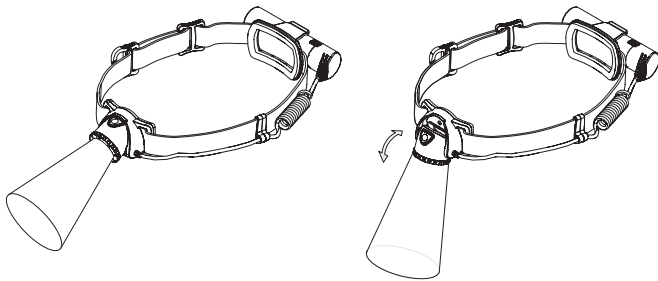

Lamp Head Rotation