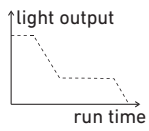

ledlenser.com

New H8R_QUG
 2023.05.22
 1J12A0586

Mode 1 (Default Operation)

Mode 2

Mode 3

Transportation Lock