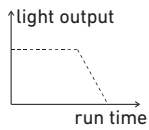

ledlenser.com

New H8R_QUG
 2023.05.22
 1J12A0586

Mode 1 (Default Operation)

Mode 2

Mode 3

Transportation Lock